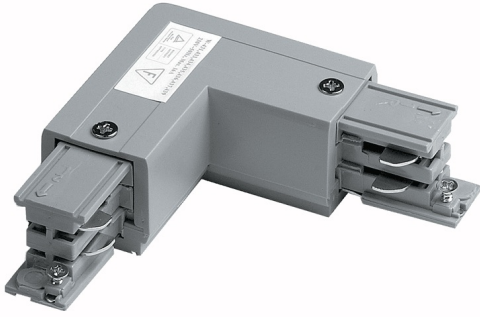

TS Series Corner (Left Neutral) Track Joiner

Model: TS-CORNERL-SI

TECHNICAL DATA

SPECIFICATIONS

Power supply: 220-240V

Indoor / Outdoor: Indoor

Colour: Silver/Grey