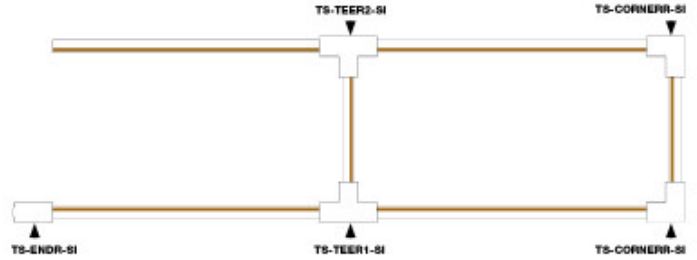

TS Series Corner (Left Neutral) Track Joiner

Model: TS-CORNERL-SI

TECHNICAL DATA

SPECIFICATIONS

Power supply: 220-240V

Indoor / Outdoor: Indoor

Colour: Silver/Grey