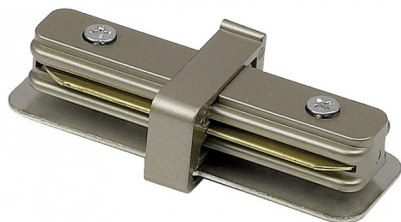

TK Series Straight Joiner

Model: TK-JOIN-SI

TECHNICAL DATA

Power supply: 220-240V

SPECIFICATIONS

Indoor / Outdoor: Indoor

Colour: Silver/Grey