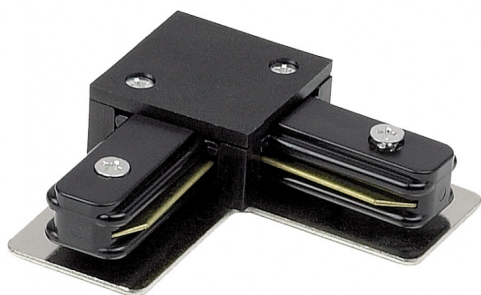

TK Series Corner Joiner

Model: TK-CORNER-BL

TECHNICAL DATA

Power supply: 220-240V

SPECIFICATIONS

Indoor / Outdoor: Indoor

Colour: Black