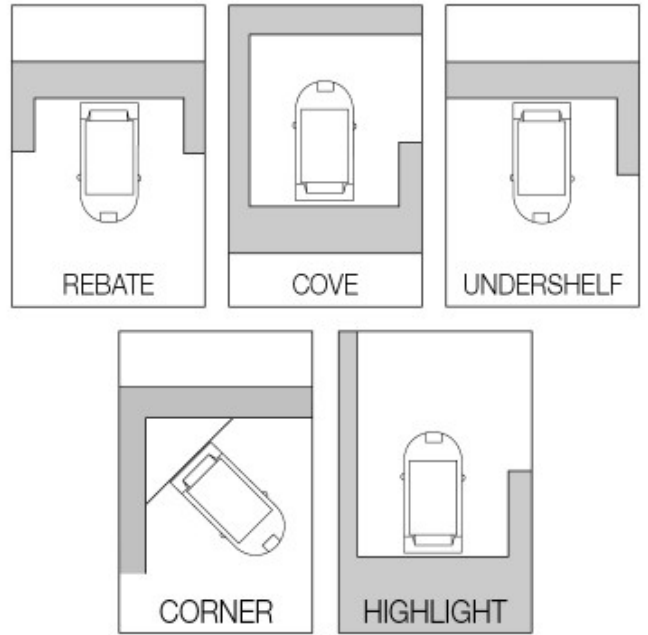

Direct Connect LED Striplights 3500K 892mm

Model: SLT5WW-900

DIMENSIONS	TECHNICAL DATA	SPECIFICATIONS
------------	----------------	----------------

892mmL x 31mmH x 22mmW

Total lumens: 1300
Colour temp: 3,500K
Power supply: 220-240V, Double Insulated
CRI: 80
Wattage: 14

Lamp included: Yes
Number of lamps: 1
Technology field: LED
Indoor / Outdoor: Indoor
Mounting type: Ceiling, Wall