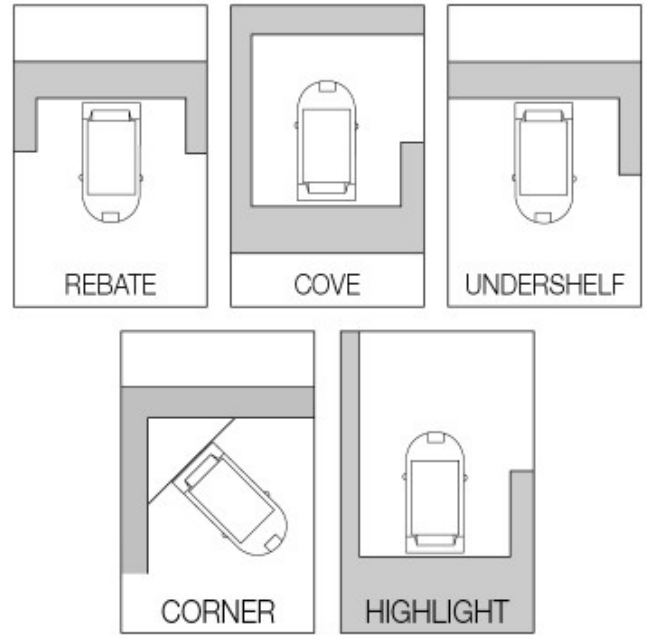

Direct Connect LED Striplights 6000K 1192mm

Model: SLT5DL-1200

DIMENSIONS	TECHNICAL DATA	FEATURES	SPECIFICATIONS
1192mmL x 31mmH x 22mmW	Total lumens: 2400 Colour temp: 6,000K Power supply: 220-240V, Double Insulated CRI: 80 Wattage: 18	<ul style="list-style-type: none">• Directly linkable to provide continuous lines of light• Very low heat output• When joined, fittings can be individually switched• Built in electronic driver• Supplied complete with diffuser and plastic mounting clips• Fixtures may be linked with SFT5 cable connectors up to 120 Watts maximum• Fixture lengths exclude connections	Lamp included: Yes Number of lamps: 1 Technology field: LED Indoor / Outdoor: Indoor Mounting type: Ceiling, Wall

Individually switched