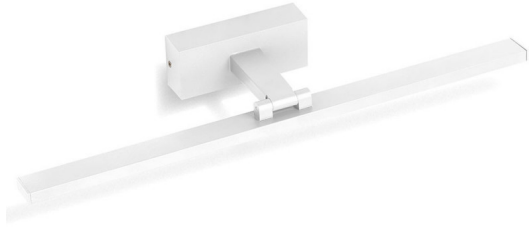

# Xavier Wet Area 12W LED Picture / Mirror / Bathroom Light

Model: DLX-12-WH

## DIMENSIONS

- 570mm Length x 147mm Depth
- Base 150mmW x 60mmH

## FEATURES

- Sleek lighting solution ideal for mirror or picture lighting
- Or for where water resistant fittings are required - such as bathroom lighting
- Tilttable head 180 degrees
- Aluminium head – plastic diffuser, end caps, arm and base.
- Integral driver in base

## SPECIFICATIONS

Material: Aluminium & Plastic  
Lamp included: Yes  
Number of lamps: 1  
IP Rating: IP44  
Technology field: LED  
Indoor / Outdoor: Indoor  
Mounting type: Wall  
Colour: White