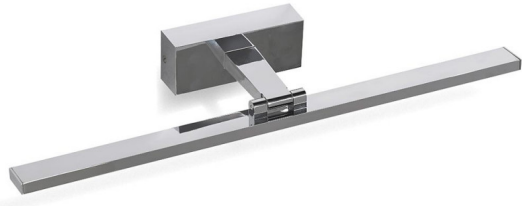

Xavier Wet Area 12W LED Picture / Mirror / Bathroom Light

Model: DLX-12-CH

DIMENSIONS

- 595mmL x 147mmD
- Base 150mmW x 60mmH

TECHNICAL DATA

Total lumens: 840
Colour temp: 4,000K
Power supply: 220-240V
CRI: 80
Wattage: 12
Control gear: Included

FEATURES

- Sleek lighting solution ideal for mirror or picture lighting
- Or for where water resistant fittings are required - such as bathroom lighting
- Tilttable head
- Aluminium head – plastic diffuser, end caps, arm and base.
- Integral driver in base

SPECIFICATIONS

Material: Aluminium & Plastic
Lamp included: Yes
Number of lamps: 1
IP Rating: IP44
Technology field: LED
Indoor / Outdoor: Indoor
Mounting type: Wall
Colour: Chrome