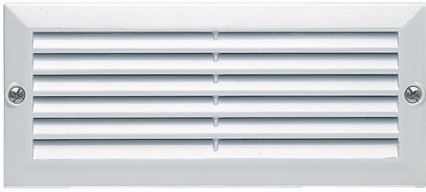

Louvre Recess Brick Light

Model: C3009-WH

DIMENSIONS

235mmL x 100mmH x 70mmD

Cavity depth: 70

TECHNICAL DATA

Power supply: 220-240V

Dimmable: Yes

Wattage: Max 40

Control gear: Not Required

FEATURES

- Aluminium flush mounted brick lights with louvre
- Glass lens behind louvre
- Please refer to selection and maintenance here

SPECIFICATIONS

Lamp included: No

Lamp holder type: E27

Number of lamps: 1

IP Rating: IP54

Technology field:

Fluorescent, Incandescent, LED Replaceable

Indoor / Outdoor: Indoor, Outdoor

Mounting type: Recessed

Colour: White