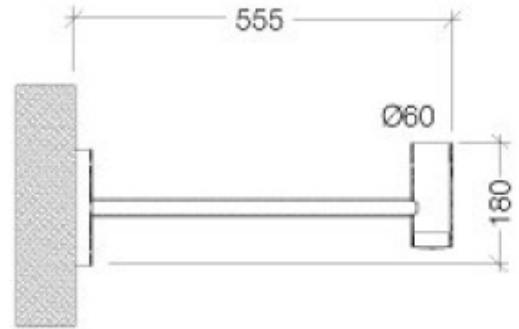

Mounting Arm with 60mmØ Collar in Black

Model: FB3003

DIMENSIONS	FEATURES	SPECIFICATIONS

- Arm length 555mm
- Base mounting 170mmH x 50mmW
- 60mmØ collar

- Mounting Arm with 60mmØ collar to fit lantern heads and globes.
- Wall or mount onto post, singles, doubles or triples
- when mounting to a post Superlux recommends grade 250 90mm x 2.6mm wall from Steel & Tube Ltd
- [Click here for comprehensive information on the F6000 globe and accessories range](#)

Material: Metal
Indoor / Outdoor: Outdoor
Mounting type: Wall
Colour: Black