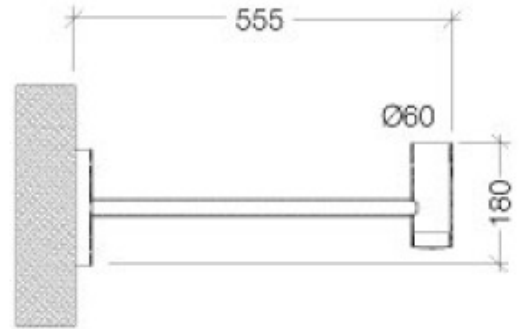

Mounting Arm with 60mmØ Collar in Black

Model: FB3003

DIMENSIONS	FEATURES	SPECIFICATIONS

- Arm length 555mm
- Base mounting 170mmH x 50mmW
- 60mmØ collar

- Mounting Arm with 60mmØ collar to fit lantern heads and globes.
- Wall or mount onto post, singles, doubles or triples
- when mounting to a post Superlux recommends grade 250 90mm x 2.6mm wall from Steel & Tube Ltd
- [Click here for comprehensive information on the F6000 globe and accessories range](#)

Indoor / Outdoor: Outdoor
Mounting type: Wall
Colour: Black