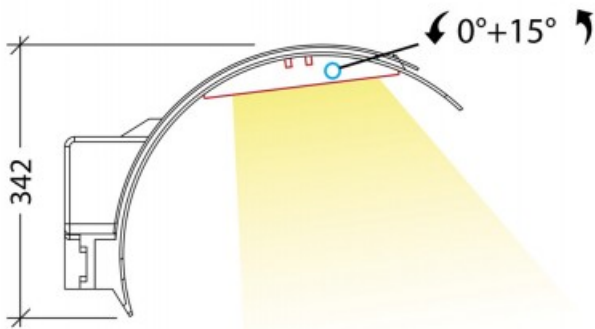

RRP: \$1,213.30

DIMENSIONS	TECHNICAL DATA	FEATURES	SPECIFICATIONS
------------	----------------	----------	----------------

• 482mmD x 342mmH x 215mmW

Total lumens: 6687
 Colour temp: 4,000K
 Power supply: 220-240V
 CRI: 80
 Wattage: 55
 Control gear: Included

- One head style available in four different light distribution options
- The Arc Road 8 Metre Optics Lantern Head can be pole mounted or wall mounted with a 60mmØ fitter - purchased separately
- 10K surge protection
- Charcoal finish
- Lamp tiltable through 15°
- IK06 impact resistance
- Made in Italy
- For 60mm poles Superlux recommends use of 2 inch bore galvanised steel water pipe from Steel & Tube Ltd.

Material: Metal
 Lamp included: Yes
 IP Rating: IP65
 Technology field: LED
 Colour: Charcoal

Cablaggio basculabile  0°+15°