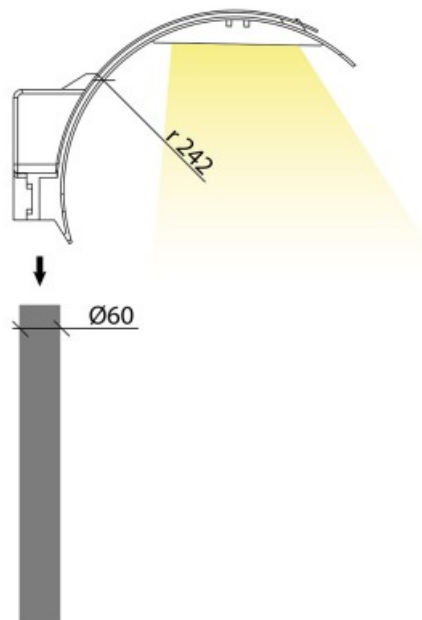

RRP: \$1,213.30

DIMENSIONS	TECHNICAL DATA	FEATURES	SPECIFICATIONS
------------	----------------	----------	----------------

• 482mmD x 342mmH x 215mmW

Total lumens: 6687
 Colour temp: 4,000K
 Power supply: 220-240V
 CRI: 80
 Wattage: 55
 Control gear: Included

- One head style available in four different light distribution options
- The Arc Road 8 Metre Optics Lantern Head can be pole mounted or wall mounted with a 60mmØ fitter - purchased separately
- 10K surge protection
- Charcoal finish
- Lamp tiltable through 15°
- IK06 impact resistance
- Made in Italy
- For 60mm poles Superlux recommends use of 2 inch bore galvanised steel water pipe from Steel & Tube Ltd.

Material: Metal
 Lamp included: Yes
 IP Rating: IP65
 Technology field: LED
 Colour: Charcoal

Cablaggio basculabile  0°+15°