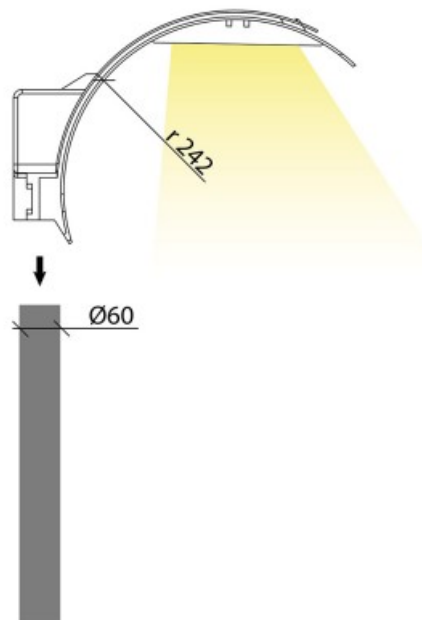

RRP: \$1,213.30

DIMENSIONS	TECHNICAL DATA	FEATURES	SPECIFICATIONS
------------	----------------	----------	----------------

• 482mmD x 342mmH x 215mmW

Total lumens: 6553  
 Colour temp: 4,000K  
 Power supply: 220-240V  
 CRI: 80  
 Wattage: 55  
 Control gear: Included

- One head style available in four different light distribution options
- The Arco Road 5 Metre Optics Lantern Head can be pole mounted or wall mounted with a 60mmØ fitter - purchased separately
- 10K surge protection
- Charcoal finish
- Lamp tiltable through 15°
- IK06 impact resistance
- Made in Italy
- For 60mm poles Superlux recommends use of 2 inch bore galvanised steel water pipe from Steel & Tube Ltd

Material: Metal  
 Lamp included: Yes  
 IP Rating: IP65  
 Technology field: LED  
 Colour: Charcoal

Cablaggio basculabile 0°+15°