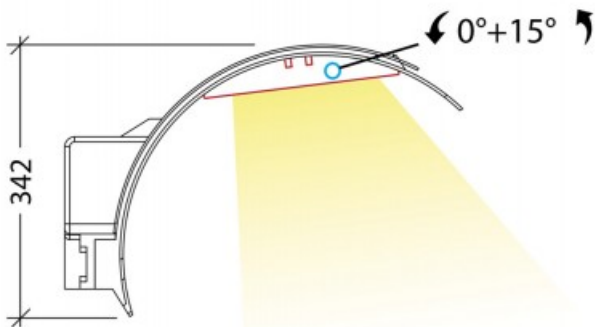

RRP: \$1,213.30

DIMENSIONS	TECHNICAL DATA	FEATURES	SPECIFICATIONS
------------	----------------	----------	----------------

• 482mmD x 342mmH x 215mmW

Total lumens: 6553  
 Colour temp: 4,000K  
 Power supply: 220-240V  
 CRI: 80  
 Wattage: 55  
 Control gear: Included

- One head style available in four different light distribution options
- The Arco Road 5 Metre Optics Lantern Head can be pole mounted or wall mounted with a 60mmØ fitter - purchased separately
- 10K surge protection
- Charcoal finish
- Lamp tiltable through 15°
- IK06 impact resistance
- Made in Italy
- For 60mm poles Superlux recommends use of 2 inch bore galvanised steel water pipe from Steel & Tube Ltd

Material: Metal  
 Lamp included: Yes  
 IP Rating: IP65  
 Technology field: LED  
 Colour: Charcoal

Cablaggio basculabile 0°+15°