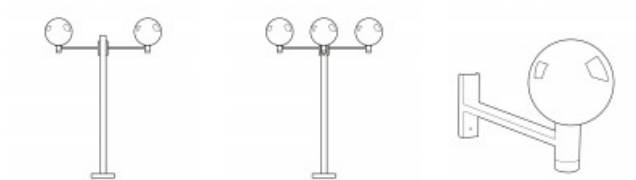

**F6002-SM
 +
 BZ-POLE60**

DIMENSIONS	TECHNICAL DATA	FEATURES	SPECIFICATIONS
------------	----------------	----------	----------------

- 300mmØ globe
- Mounting base 15mm x 139mmØ
- 60mmØ mounting

Power supply: 220-240V
 Dimmable: Yes
 Wattage: 21 Max

- Globe and E27 fitter assembly- twist lock.
- Can be directly mounted onto columns or walls.
- Or mix and match with optional fitters including wall brackets, poles or pedestals.
- Mounting options purchase separately.
- For compatible mounting options such as pedestal, post, or wall brackets please see further down the page.
- Globe made from PMMA acrylic polycarbonate base.
- Can be mounted onto 60mmØ poles and fitters
- [Click here for comprehensive information on the F6000 globe and accessories range](#)

Lamp included: No
 Lamp holder type: E27
 Number of lamps: 1
 IP Rating: IP44
 Technology field: LED Replaceable
 Indoor / Outdoor: Indoor, Outdoor
 Mounting type: Ceiling, Wall, Post Lights
 Colour: Black, Black Smoke