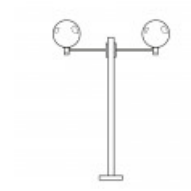

**F6001-WH + FB6933-BL**

DIMENSIONS	TECHNICAL DATA	FEATURES	SPECIFICATIONS
<ul style="list-style-type: none"> <li>• 250mmØ</li> <li>• Base 119mmØ</li> <li>• 60mmØ mounting</li> </ul>	<p>Power supply: 220-240V, Double Insulated</p> <p>Dimmable: Yes</p> <p>Wattage: 20 Max</p>	<ul style="list-style-type: none"> <li>• Globe and E27 fitter assembly - twist lock.</li> <li>• Can be directly mounted onto columns or walls.</li> <li>• Or mix and match with optional fitters including wall brackets, poles or pedestals.</li> <li>• Mounting options purchase separately.</li> <li>• For compatible mounting options such as pedestal, post, or wall brackets please see further down the page.</li> <li>• Globe made from PMMA acrylic polycarbonate base.</li> <li>• Can be mounted onto 60mmØ poles and fitters</li> <li>• <a href="#">Click here for comprehensive information on the F6000 globe and accessories range</a></li> </ul>	<p>Lamp included: No</p> <p>Lamp holder type: E27</p> <p>Number of lamps: 1</p> <p>IP Rating: IP44</p> <p>Technology field: Fluorescent, Incandescent, LED Replaceable</p> <p>Indoor / Outdoor: Indoor, Outdoor</p> <p>Mounting type: Ceiling, Wall, Post Lights</p>

**F6001-WH + FB1490**