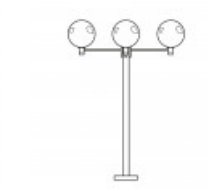

**F6001-WH + FB6933-BL**

DIMENSIONS	TECHNICAL DATA	FEATURES	SPECIFICATIONS
<ul style="list-style-type: none"> <li>• 250mmØ</li> <li>• Base 119mmØ</li> <li>• 60mmØ mounting</li> </ul>	<p>Power supply: 220-240V, Double Insulated</p> <p>Dimmable: Yes</p> <p>Wattage: 20 Max</p>	<ul style="list-style-type: none"> <li>• Globe and E27 fitter assembly - twist lock.</li> <li>• Can be directly mounted onto columns or walls.</li> <li>• Or mix and match with optional fitters including wall brackets, poles or pedestals.</li> <li>• Mounting options purchase separately.</li> <li>• For compatible mounting options such as pedestal, post, or wall brackets please see further down the page.</li> <li>• Globe made from PMMA acrylic polycarbonate base.</li> <li>• Can be mounted onto 60mmØ poles and fitters</li> <li>• <a href="#">Click here for comprehensive information on the F6000 globe and accessories range</a></li> </ul>	<p>Lamp included: No</p> <p>Lamp holder type: E27</p> <p>Number of lamps: 1</p> <p>IP Rating: IP44</p> <p>Technology field: Fluorescent, Incandescent, LED Replaceable</p> <p>Indoor / Outdoor: Indoor, Outdoor</p> <p>Mounting type: Ceiling, Wall, Post Lights</p>

**F6001-WH + FB1490**