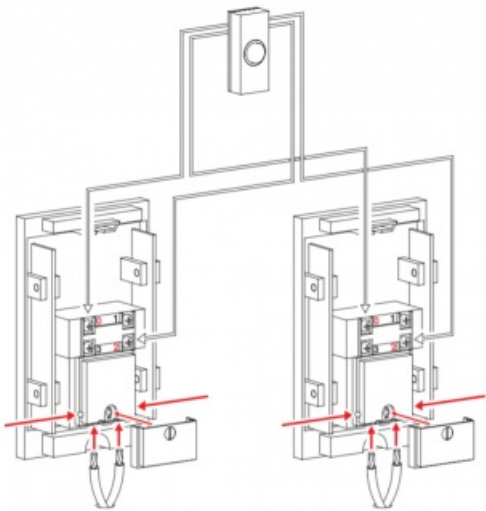

Bell Push Button for Door Chime in Black

Model: BP-BL

DIMENSIONS	FEATURES	SPECIFICATIONS
------------	----------	----------------

• 25mmW x 50mmH x 21mmD

- Bell Push Button
- Enclosed back
- 8 Volt input
- Available in Black or White
- Purchase Mains Powered Door chime separately.

Colour: Black

Example of how to wire 1x bell push to 2x chime