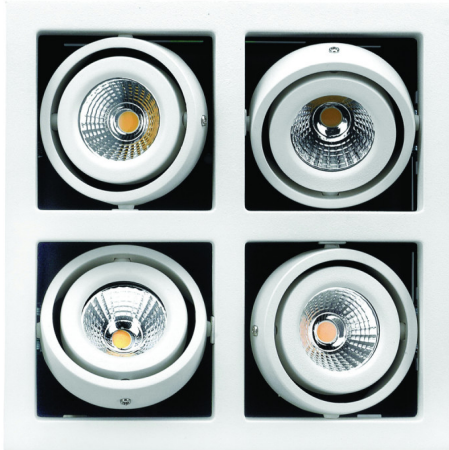

LED Quad Frame Light

Model: LDL-GIM4-WH

DIMENSIONS

- Flange 210mm Square
- Hole cut: 195mm x 195mm
- Cavity depth: 150
- Side clearance: 20

TECHNICAL DATA

Total lumens: 2160
Colour temp: 3,000K
Power supply: 220-240V, Double Insulated
CRI: 80
Wattage: 6
Beam angle: 30°
Control gear: Included

FEATURES

- The double axis gimble design provides a precise control of light beam direction, ideal for wall washing, accent or display Lighting
- Double Insulated
- Full metal case provides forward heat-sinking

SPECIFICATIONS

IC
Number of lamps: 4
Air / Moisture Transfer: Closed
Technology field: LED
Indoor / Outdoor: Indoor
Mounting type: Ceiling, Recessed
Colour: White