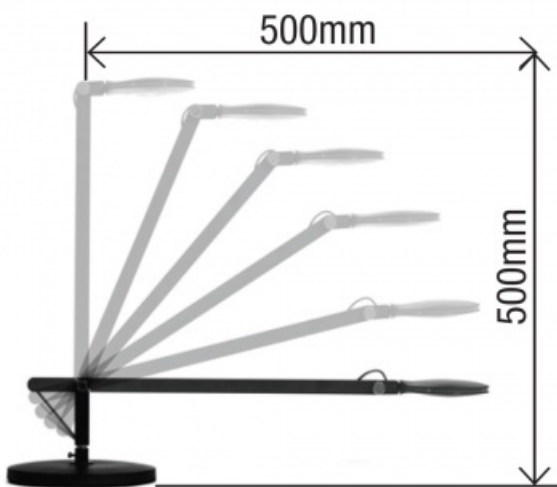

DIMENSIONS	TECHNICAL DATA	FEATURES	SPECIFICATIONS
<ul style="list-style-type: none"> <li>• Maximum height 500mmL</li> <li>• Reach 500mm</li> <li>• Base 195mm diameter</li> <li>• Head 120mm diameter</li> </ul>	<p>Total lumens: 540 Colour temp: 4,000K Power supply: 220-240V Dimmable: Yes CRI: 80 Wattage: 6 Beam angle: 75° Control gear: Included</p>	<ul style="list-style-type: none"> <li>• Touch switch dimmable to three light levels, 10%,50% and 100%</li> <li>• 1500 Lux at 500mm distance, 13000 Lux at 150mm distance</li> <li>• Complete with heavy table base and 2.2 metre plug-in extra low voltage power supply cord</li> <li>• Lamp head is tiltable up and down and side to side</li> <li>• Lamp stem moves through 90°</li> <li>• Fits other Equipoise™ base mount options: LSM-2, LSM-3H, LSM-4, LSM-7 and LSM-9ROD</li> </ul>	<p>Material: Plastic &amp; Metal Lamp included: Yes Number of lamps: 1 Technology field: LED Indoor / Outdoor: Indoor Mounting type: Plug In Lights Colour: White, Black</p>

Easy to adjust with large range of movement 500mm height and reach.