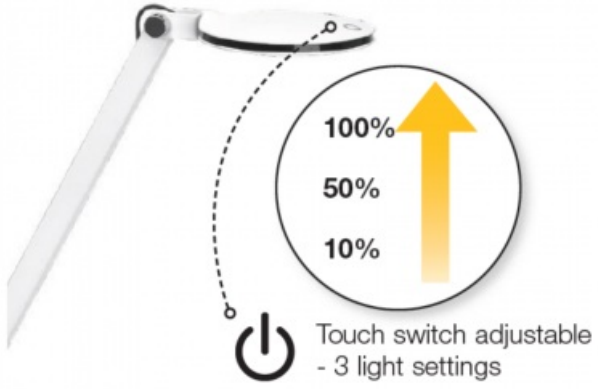

DIMENSIONS	TECHNICAL DATA	FEATURES	SPECIFICATIONS
<ul style="list-style-type: none"> • Maximum height 500mmL • Reach 500mm • Base 195mm diameter • Head 120mm diameter 	<p>Total lumens: 540 Colour temp: 4,000K Power supply: 220-240V Dimmable: Yes CRI: 80 Wattage: 6 Beam angle: 75° Control gear: Included</p>	<ul style="list-style-type: none"> • Touch switch dimmable to three light levels - 10%, 50% and 100% • 1500 Lux at 500mm distance, 13000 Lux at 150mm distance • Complete with heavy table base and 2.2 metre plug-in extra low voltage power supply cord. • Lamp head is tiltable up and down and side to side • Lamp stem moves through 90° • Fits other Equipoise™ base mount options: LSM-2, LSM-3H, LSM-4 and LSM-7 with LSM-9ROD. 	<p>Material: Metal & Plastic Lamp included: Yes Number of lamps: 1 Technology field: LED Indoor / Outdoor: Indoor Mounting type: Plug In Lights Colour: Black</p>

Easy to adjust with large range of movement 500mm height and reach.