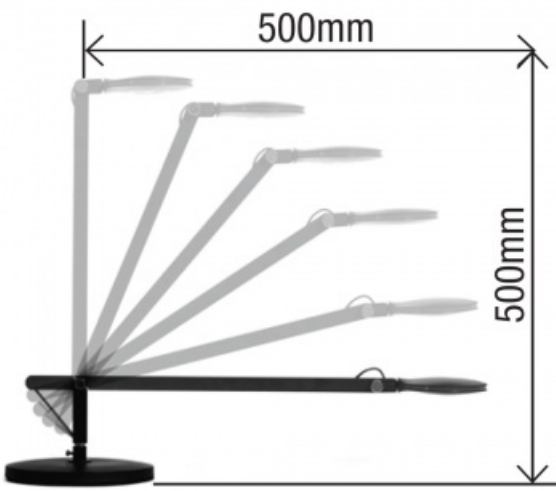

DIMENSIONS	TECHNICAL DATA	FEATURES	SPECIFICATIONS
<ul style="list-style-type: none"> • Maximum height 500mmL • Reach 500mm • Base 195mm diameter • Head 120mm diameter 	<p>Total lumens: 540 Colour temp: 4,000K Power supply: 220-240V Dimmable: Yes CRI: 80 Wattage: 6 Beam angle: 75° Control gear: Included</p>	<ul style="list-style-type: none"> • Touch switch dimmable to three light levels - 10%, 50% and 100% • 1500 Lux at 500mm distance, 13000 Lux at 150mm distance • Complete with heavy table base and 2.2 metre plug-in extra low voltage power supply cord. • Lamp head is tiltable up and down and side to side • Lamp stem moves through 90° • Fits other Equipoise™ base mount options: LSM-2, LSM-3H, LSM-4 and LSM-7 with LSM-9ROD. 	<p>Material: Metal & Plastic Lamp included: Yes Number of lamps: 1 Technology field: LED Indoor / Outdoor: Indoor Mounting type: Plug In Lights Colour: Black</p>

Easy to adjust with large range of movement 500mm height and reach.