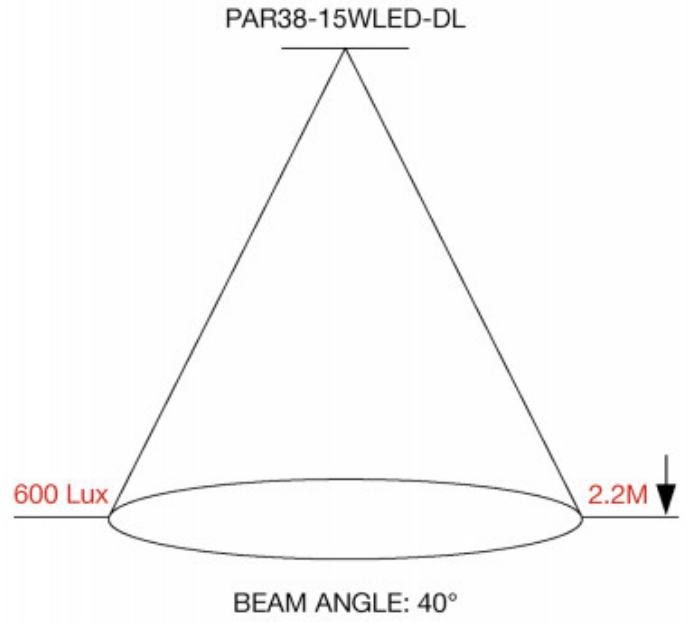

LED PAR38 15W 3K E27 Dimmable Lamp

Model: PAR38-15WLED-WW

DIMENSIONS	TECHNICAL DATA	FEATURES	SPECIFICATIONS
<ul style="list-style-type: none">• 125mmØ X 134mmL	<p>Total lumens: 1200</p> <p>Colour temp: 3,000K</p> <p>Power supply: 220-240V</p> <p>Dimmable: Yes</p> <p>CRI: 80</p> <p>Wattage: 15</p> <p>Beam angle: 40°</p>	<ul style="list-style-type: none">• Warm White 3,000K colour temperature• Replaces traditional technology lamps• Indoor and outdoor use• Dimmable with Triac dimmer	<p>Lamp holder type: E27</p> <p>IP Rating: IP65</p> <p>Technology field: LED</p> <p>Indoor / Outdoor: Indoor, Outdoor</p>