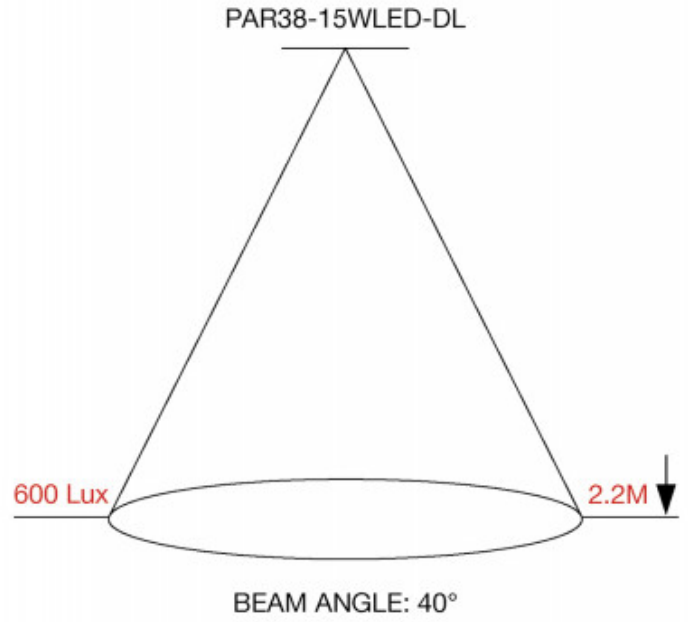

LED PAR38 15W 5K E27 Dimmable Lamp

Model: PAR38-15WLED-DL

DIMENSIONS	TECHNICAL DATA	FEATURES	SPECIFICATIONS
<ul style="list-style-type: none">• 125mmØ X 134mmL	<p>Total lumens: 1200</p> <p>Colour temp: 5,000K</p> <p>Power supply: 220-240V</p> <p>Dimmable: Yes</p> <p>CRI: 80</p> <p>Wattage: 15</p> <p>Beam angle: 40°</p>	<ul style="list-style-type: none">• Day Light 5,000K colour temperature• Replaces traditional technology lamps• Indoor and outdoor use• Dimmable with Triac dimmer	<p>Lamp holder type: E27</p> <p>IP Rating: IP65</p> <p>Technology field: LED</p> <p>Indoor / Outdoor: Indoor, Outdoor</p> <p>Colour: White</p>