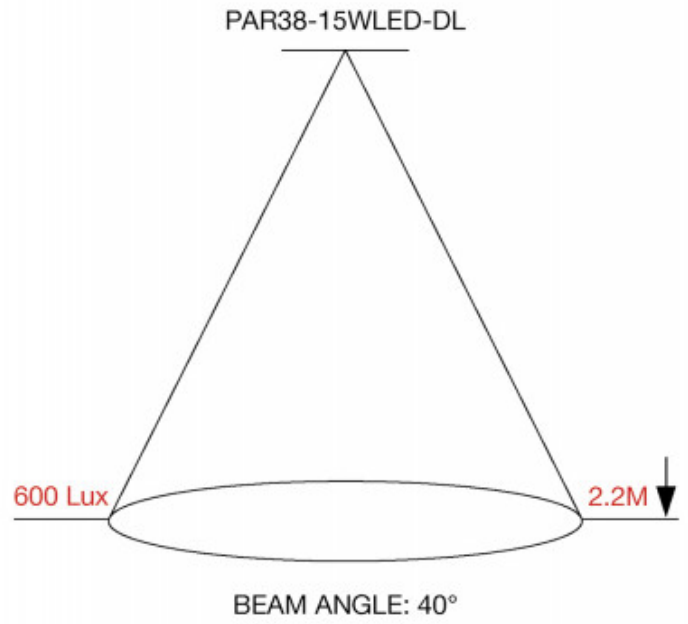

LED PAR38 15W 5K E27 Dimmable Lamp

Model: PAR38-15WLED-DL

DIMENSIONS	TECHNICAL DATA	FEATURES	SPECIFICATIONS
<ul style="list-style-type: none">• 125mmØ X 134mmL	<p>Total lumens: 1200</p> <p>Colour temp: 5,000K</p> <p>Power supply: 220-240V</p> <p>Dimmable: Yes</p> <p>CRI: 80</p> <p>Wattage: 15</p> <p>Beam angle: 40°</p>	<ul style="list-style-type: none">• Replaces traditional technology lamps• Indoor and outdoor use• Dimmable with Triac dimmer.	<p>Lamp holder type: E27</p> <p>IP Rating: IP65</p> <p>Technology field: LED</p> <p>Indoor / Outdoor: Indoor, Outdoor</p> <p>Colour: White</p>